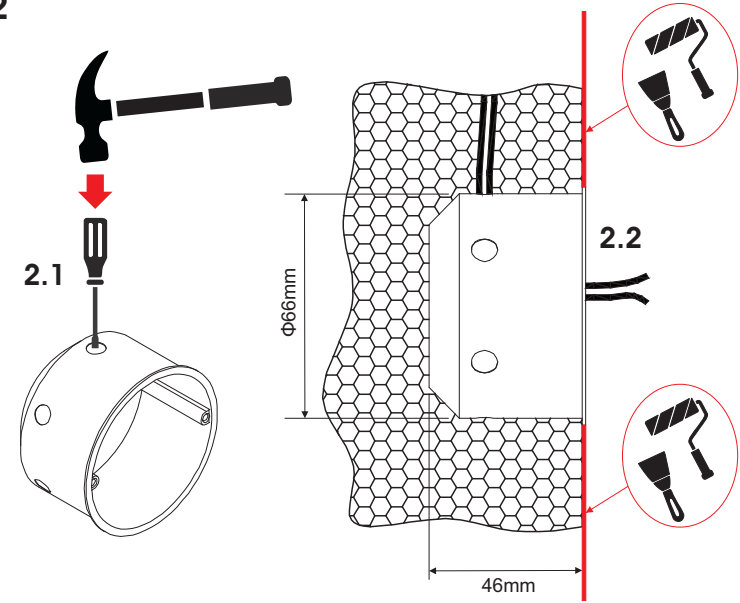

STAY RC Round

Installation Manual

STAY Recessed Round 2W
230V Non Dimmable

Attention
Before any maintenance
switch off the main power.

1

2

3

4