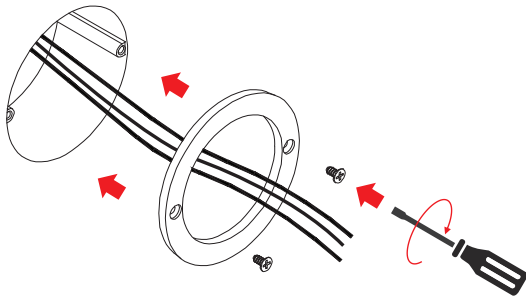

STAY RC Round

Installation Manual

STAY Recessed Round 2W
230V Non Dimmable

Attention
Before any maintenance
switch off the main power.

1

2

3

4