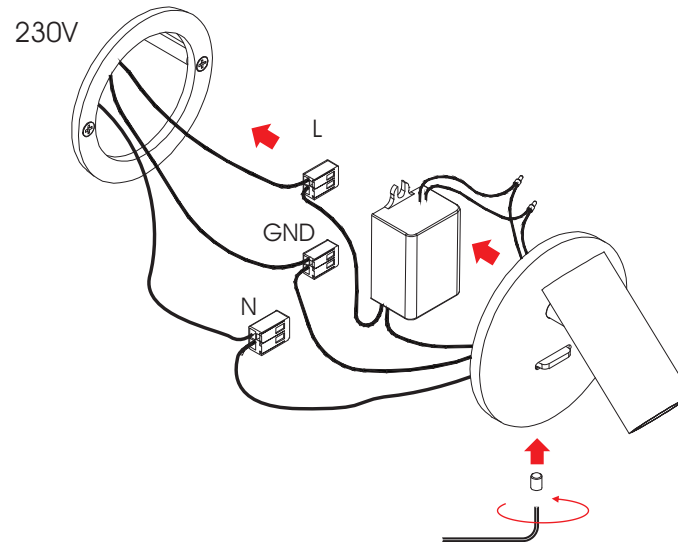

STAY RC Round

Installation Manual

STAY Recessed Round 2W
230V Non Dimmable

Attention
Before any maintenance
switch off the main power.

1

2

3

4