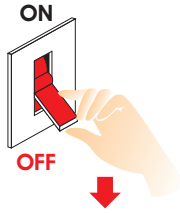

STAY RC Round

Installation Manual

STAY Recessed Round 2W
230V Non Dimmable

Attention
Before any maintenance
switch off the main power.

1

2

3

4