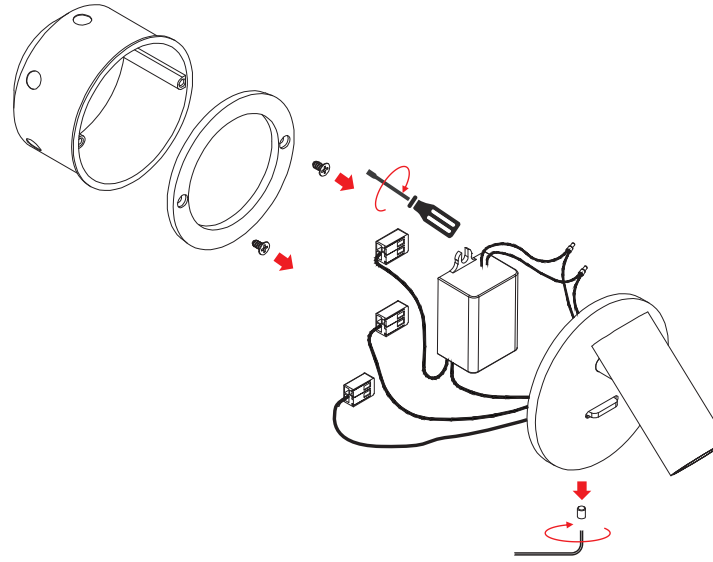

STAY RC Round

Installation Manual

STAY Recessed Round 2W
230V Non Dimmable

Attention
Before any maintenance
switch off the main power.

1

2

3

4